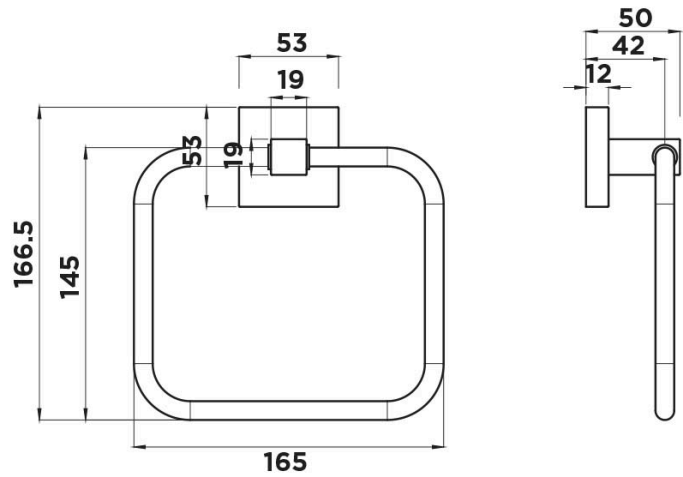

A BRAND BY

BRASSHARDS

— GROUP —