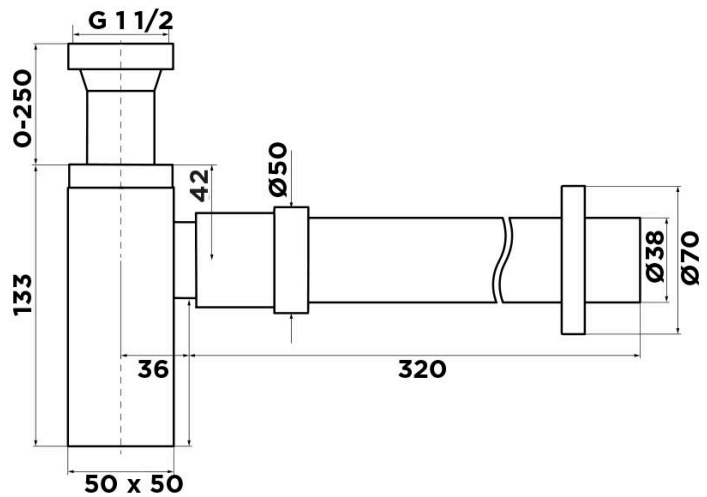

tapware & accessories

SQUARE BRASS BOTTLE TRAP

TRAPS COLLECTION

Item Code: 9BTS01C

Finish: Chrome

Material: Brass

Warranty: 2 Years

Additional Notes:

- Suits 32mm/40mm wastes
- Adjustable height & reach

Other Finishes

Matt
Black

A BRAND BY
BRASSHARDS
— GROUP —