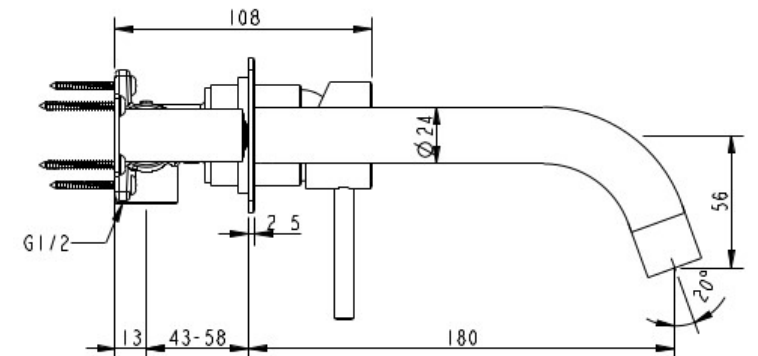

**CIOSO WALL BASIN MIXER CHROME WITH  
 PLATE PIN DOWN 10152PD**

- Contemporary new design
- Available in chrome, matte black & brushed nickel
- 15 Year conditional warranty
- WELS Rating 5 Star 6 LPM
- Maximum operating pressure 500kpa
- Minimum operating pressure 150kpa
- Maximum water temperature 80 degrees
- Must be installed by a licensed plumber