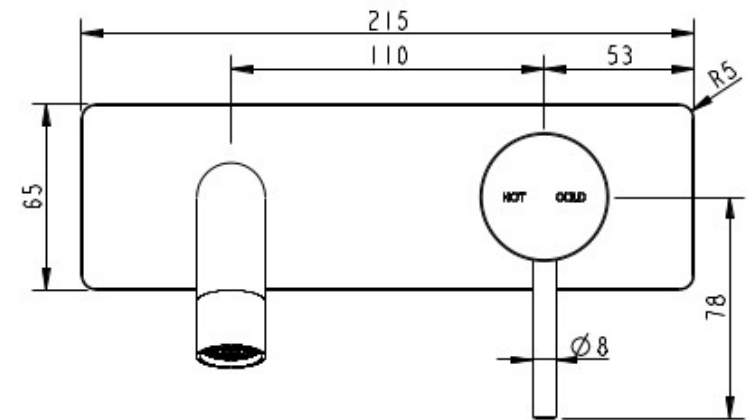

**CIOSO WALL BASIN MIXER CHROME WITH  
 PLATE PIN DOWN 10152PD**

- Contemporary new design
- Available in chrome, matte black & brushed nickel
- 15 Year conditional warranty
- WELS Rating 5 Star 6 LPM
- Maximum operating pressure 500kpa
- Minimum operating pressure 150kpa
- Maximum water temperature 80 degrees
- Must be installed by a licensed plumber