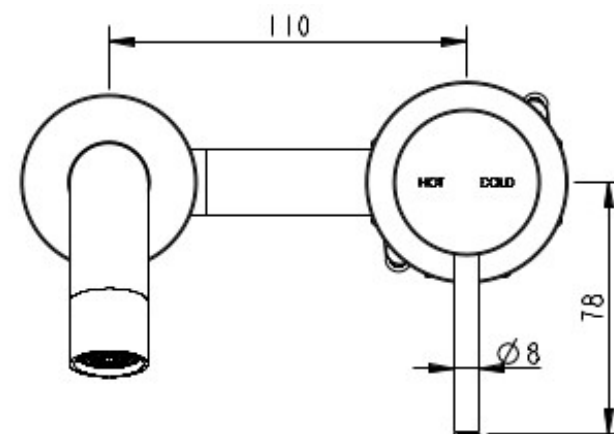

Mixers • Showers • Accesories • Baths • Basins

CIOSO WALL BASIN MIXER BLACK W/NO PLATE PIN DOWN 10153BLPD

- Contemporary new design
- Available in chrome & matte black
- 15 Year conditional warranty
- WELS Rating 5 Star 6 LPM
- WELS Registration T34867 V
- Maximum operating pressure 500kpa
- Minimum operating pressure 150kpa
- Maximum water temperature 80 degrees
- Must be installed by a licensed plumber