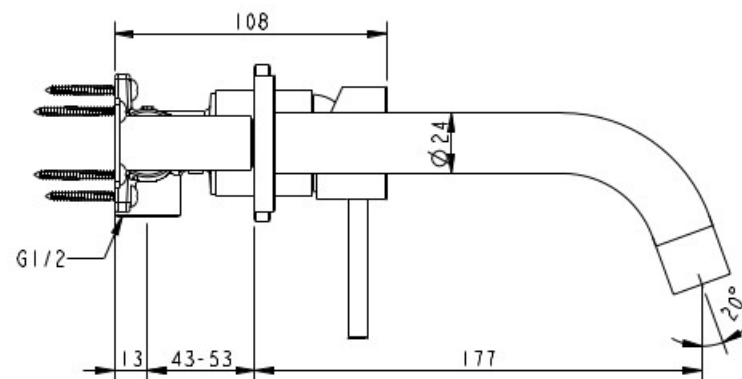

Mixers • Showers • Accesories • Baths • Basins

CIOSO WALL BASIN MIXER BLACK W/NO PLATE PIN DOWN 10153BLPD

- Contemporary new design
- Available in chrome & matte black
- 15 Year conditional warranty
- WELS Rating 5 Star 6 LPM
- WELS Registration T34867 V
- Maximum operating pressure 500kpa
- Minimum operating pressure 150kpa
- Maximum water temperature 80 degrees
- Must be installed by a licensed plumber