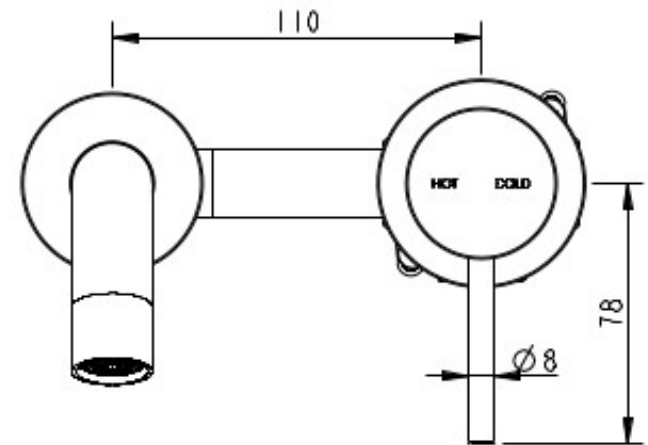

CIOSO WALL BASIN MIXER BRUSHED NICKEL W/NO PLATE PIN DOWN 10153NPPD

- Contemporary new design
- Available in chrome, matte black & brushed nickel
- 15 Year conditional warranty
- WELS Rating 5 Star 6 LPM
- Maximum operating pressure 500kpa
- Minimum operating pressure 150kpa
- Maximum water temperature 80 degrees
- Must be installed by a licensed plumber