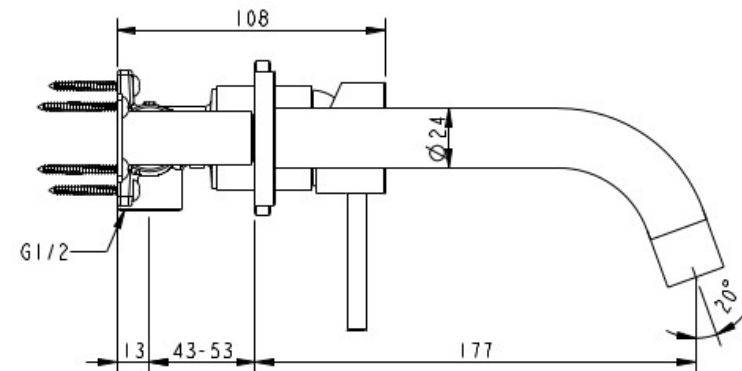

CIOSO WALL BASIN MIXER BRUSHED NICKEL W/NO PLATE PIN DOWN 10153NPPD

- Contemporary new design
- Available in chrome, matte black & brushed nickel
- 15 Year conditional warranty
- WELS Rating 5 Star 6 LPM
- Maximum operating pressure 500kpa
- Minimum operating pressure 150kpa
- Maximum water temperature 80 degrees
- Must be installed by a licensed plumber