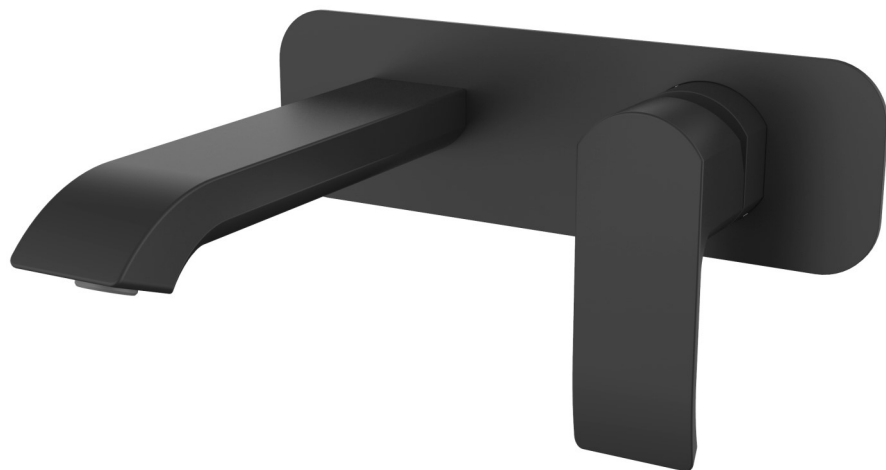

ZOYA WALL BASIN MIXER BLACK 10939

- Contemporary new design
- Available in 3 finishes
- 15 year conditional warranty
- WELS Rating 5 Star 6 LPM
- WELS Registration T32708 (V)
- Maximum operating pressure 500kpa
- Minimum operating pressure 150kpa
- Maximum water temperature 80 degrees
- Must be installed by a licensed plumber