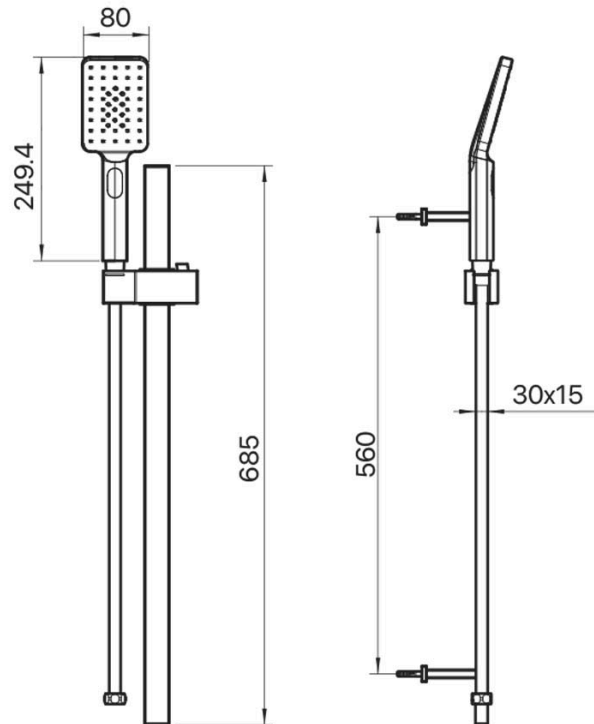

tapware & accessories

CHAI COLLECTION

Item Code: 11SHS01CL

Finish: Chrome

WELS Rating: 4 Star 7L/min

Operating Temp: 1-80°C

Material: Brass/PVC

Warranty: 10 Years

Additional Notes:

- 1.5m Hose
- Luxury Wall Elbow
- 3 Spray Handpiece (Rain/Massage/Combo)

Other Finishes

Brushed Nickel

Gun Metal

Matt Black

CHAI RAIL SHOWER

A BRAND BY