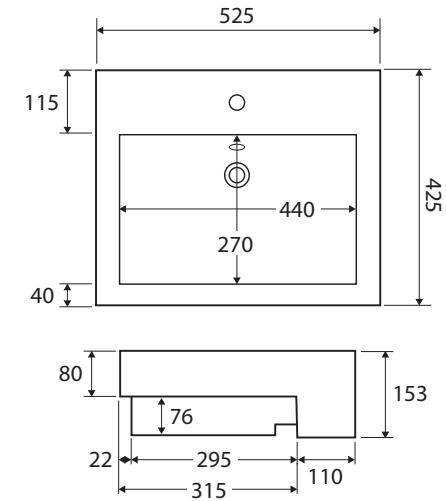

Belinda

SEMI-RECESSED BASIN

Features

- Fully vitreous china
- Glazed on the back side
- One tap hole with overflow
- Requires 32 mm waste with overflow (not included)
- Capacity: 9 litres

Please note: Due to the nature of ceramic as a material, small variations in size and shape do occur. Ensure that the measurements of the purchased basin are checked physically BEFORE cutting any counter-top. Specification drawings are a guide only. Fienza will not be held liable for any errors made by external parties when cutting counter-tops.

While we aim to ensure specifications are correct at the time of publication, Fienza reserves the right to make modifications without prior notice. Physical colour may vary from image shown. All measurements are shown in millimetres. For ceramic products, please allow +/- 10 mm tolerance for manufacturing variance. Always use physical product measurements for mark-ups and roughing-in as the technical drawing may differ from actual product received.