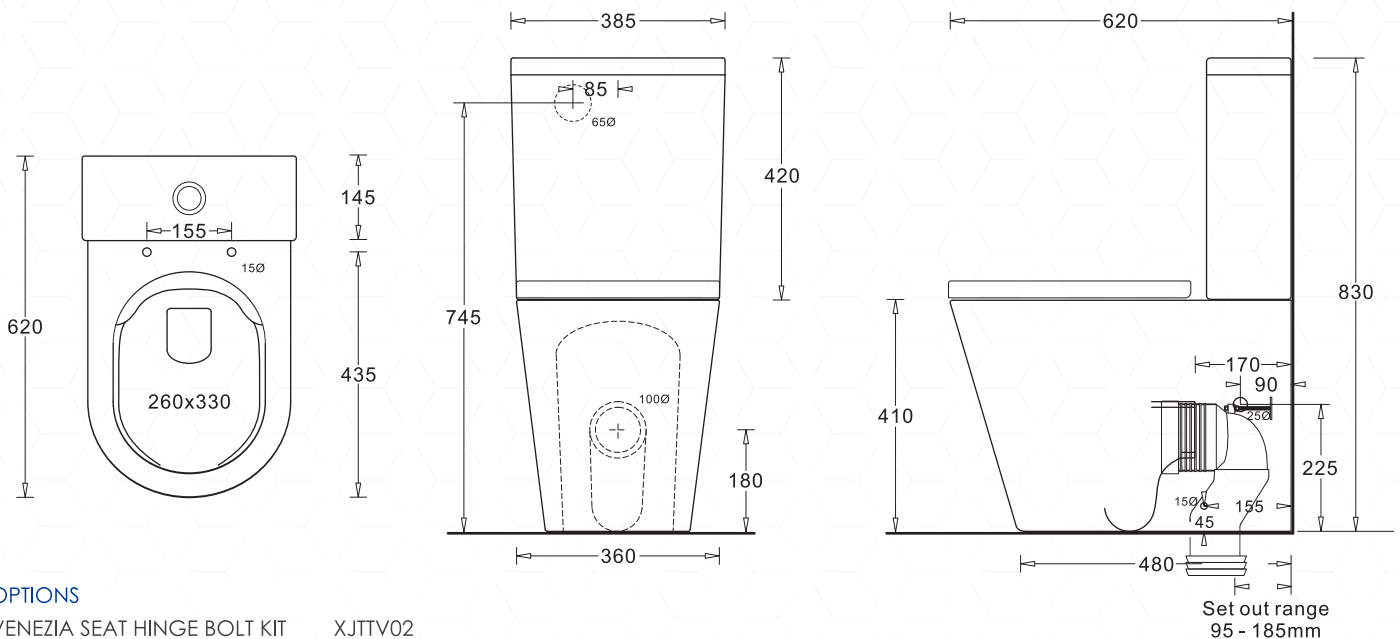

VENEZIA COMPACT

JohnsonSuisse
Bathroom Solutions

FLUSH TO WALL RIMLESS TOILET SUITE

CODE:
JTTV321..JTTV312.311

FEATURES

- RIMLESS BOWL THAT ENSURES EFFICIENT FLUSHING WITHOUT SPLASHING!
- BACK INLET CISTERN, CONVERTIBLE TO BOTTOM INLET.
- WATER INLET HEIGHT 745MM
- PAN HEIGHT 410MM, PROJECTION 620MM.
- CHROME EASY PUSH DUAL FLUSH BUTTON.
- DUROPLAST SOFT-CLOSE QUICK RELEASE SEAT
- 3/4.5L DUAL FLUSHING, 4 WELS RATED (REGISTRATION: L06875)
- CAN BE INSTALLED IN S OR P TRAP CONFIGURATION
- COMES WITH S TRAP PAN CONNECTOR WITH A SET OUT: 95-185MM

COMPONENTS

VENEZIA FLUSH TO WALL RIMLESS TOILET PAN	JTTV321
VENEZIA FLUSH TO WALL BACK INLET CISTERN	JTTV312
VENEZIA QUICK-RELEASE SOFT-CLOSE SEAT	JSEV311

WARRANTY

VC 25 YEARS, VALVE 3 YEARS, SEAT 5 YEARS
PRODUCTS REPLACEMENT

- REFER TO T&C's AT johnsonsuisse.com.au

PRODUCT DIMENSIONS

OPTIONS

VENEZIA SEAT HINGE BOLT KIT XJTTV02

TECHNICAL DATA SHEET

SUPERSEDES ALL PREVIOUS ISSUES

All dimensions are in millimetres and are subject to normal manufacturing variation.
As product development is ongoing BPA reserves the right to vary specifications without notice.
Bathroom Products Australia P/L ABN 87 079 297 617