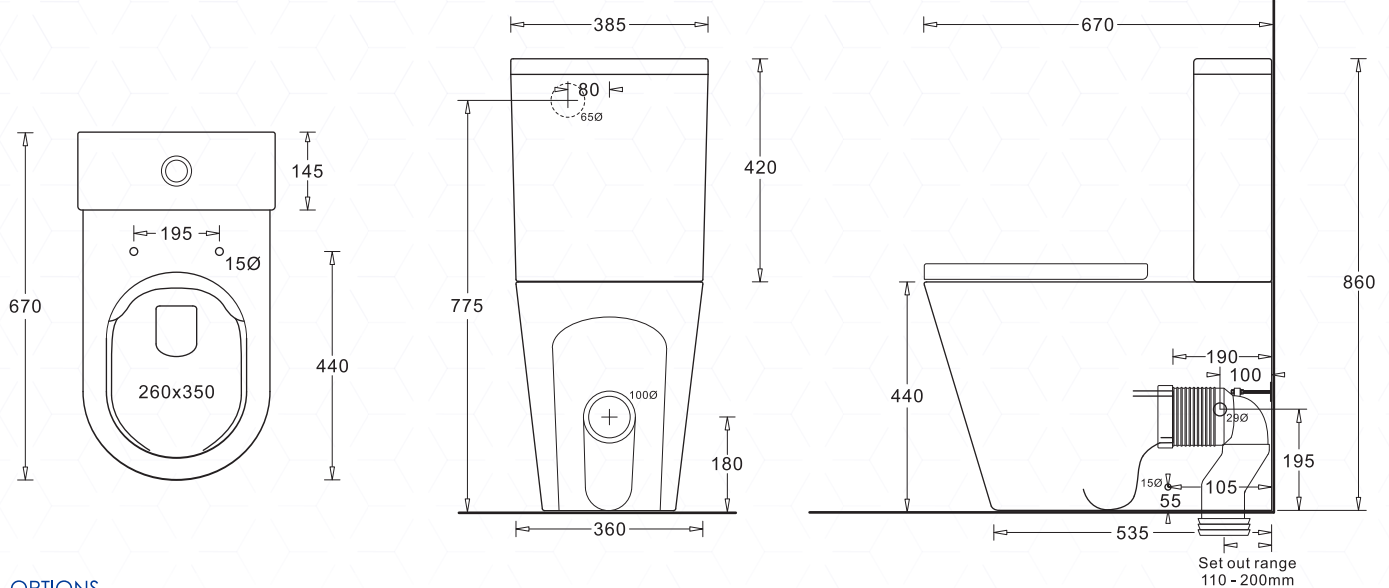

VENEZIA COMFORT

JohnsonSuisse
Bathroom Solutions

FLUSH TO WALL RIMLESS TOILET SUITE

CODE:
JTTV331.JTTV333.315

FEATURES

- RIMLESS BOWL THAT ENSURES EFFICIENT FLUSHING WITHOUT SPLASHING!
- BACK INLET CISTERN, CONVERTIBLE TO BOTTOM INLET
- WATER INLET HEIGHT 775MM
- PAN HEIGHT 440MM, PROJECTION 670MM
- CHROME EASY PUSH DUAL FLUSH BUTTON
- DUROPLAST SOFT-CLOSE QUICK RELEASE SEAT
- 3/4.5L DUAL FLUSHING, 4 WELS RATED (REGISTRATION: L06872)
- CAN BE INSTALLED IN S OR P TRAP CONFIGURATION
- COMES WITH S TRAP PAN CONNECTOR WITH A SET OUT: 110-200MM

COMPONENTS

VENEZIA COMFORT FLUSH TO WALL RIMLESS TOILET PAN JTTV331
 VENEZIA FLUSH TO WALL BACK INLET CISTERN JTTV333
 VENEZIA QUICK-RELEASE SOFT-CLOSE SEAT JSEV315

WARRANTY

VC 25 YEARS, VALVES 3 YEARS, SEAT 5 YEARS
 PRODUCTS REPLACEMENT

- REFER TO T&C's AT johnsonsuiss.com.au

PRODUCT DIMENSIONS

OPTIONS

VENEZIA SEAT HINGE BOLT SET XJTTV02

TECHNICAL DATA SHEET

SUPERSEDES ALL PREVIOUS ISSUES

All dimensions are in millimetres and are subject to normal manufacturing variation.
 As product development is ongoing BPA reserves the right to vary specifications without notice.
Bathroom Products Australia P/L ABN 87 079 297 617