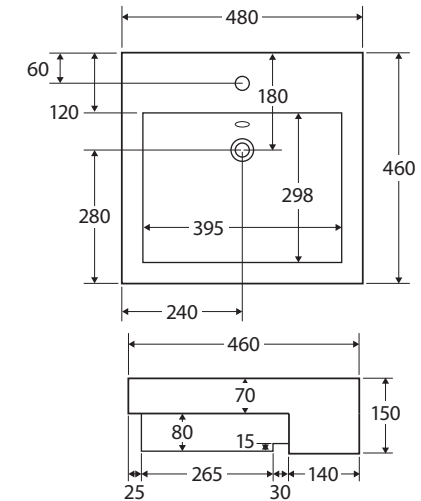

Jacinta

SEMI-RECESSED BASIN

Features

- Can be installed to comply with AS1428.1
- Fully vitreous china with gloss white finish
- Glazed on the back side
- Requires 32 mm waste with overflow (not included)
- Capacity: 7 litres

Please note: Due to the nature of ceramic as a material, small variations in size and shape do occur. Ensure that the measurements of the purchased basin are checked physically BEFORE cutting any counter-top. Specification drawings are a guide only. Fienza will not be held liable for any errors made by external parties when cutting counter-tops.

While we aim to ensure specifications are correct at the time of publication, Fienza reserves the right to make modifications without prior notice. Physical colour may vary from image shown. All measurements are shown in millimetres. For ceramic products, please allow +/- 10 mm tolerance for manufacturing variance. Always use physical product measurements for mark-ups and roughing-in as the technical drawing may differ from actual product received.