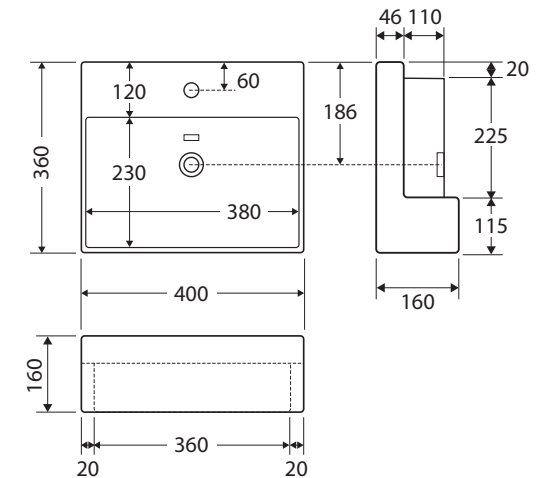

## SEMI-RECESSED BASIN

### Features

- Soft rectangular design
- Fully vitreous china
- One tap hole, with overflow
- Requires 32 mm waste with overflow (not included)
- Capacity: 4.6 litres

**Please note:** Due to the nature of ceramic as a material, small variations in size and shape do occur. Ensure that the measurements of the purchased basin are checked physically BEFORE cutting any counter-top. Specification drawings are a guide only. Fienza will not be held liable for any errors made by external parties when cutting counter-tops.

While we aim to ensure specifications are correct at the time of publication, Fienza reserves the right to make modifications without prior notice. Physical colour may vary from image shown. All measurements are shown in millimetres. For ceramic products, please allow +/- 10 mm tolerance for manufacturing variance. Always use physical product measurements for mark-ups and roughing-in as the technical drawing may differ from actual product received.