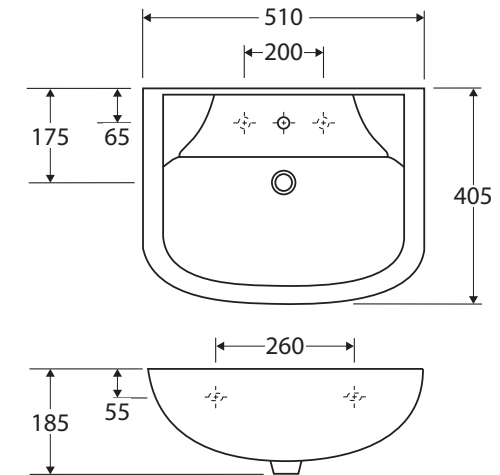

### Features

- Fully vitreous china
- Requires 32 mm waste with overflow (not included)
- Wall mounting bolts included
- Capacity: 3.5 litres
- Chrome overflow ring available separately: **OVERFLOW**

While we aim to ensure specifications are correct at the time of publication, Fienza reserves the right to make modifications without prior notice. Physical colour may vary from image shown. All measurements are shown in millimetres. For ceramic products, please allow +/- 10 mm tolerance for manufacturing variance. Always use physical product measurements for mark-ups and roughing-in as the technical drawing may differ from actual product received.