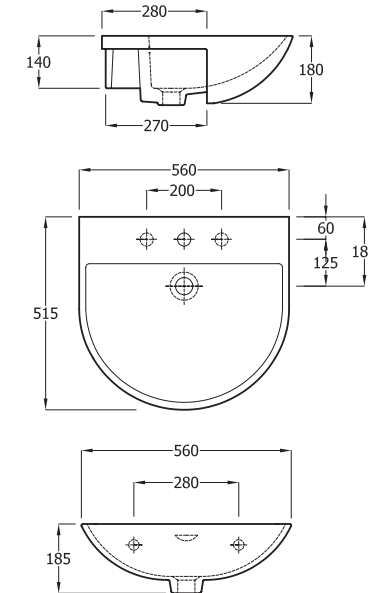

RAK Reserva

SEMI-RECESSED BASIN

Features

- Can be installed to comply with AS1428.1
- Fully vitreous china with gloss white finish
- Requires 32 mm waste with overflow (not included)
- Capacity: 7 litres

Please note: Due to the nature of ceramic as a material, small variations in size and shape do occur. Ensure that the measurements of the purchased basin are checked physically BEFORE cutting any counter-top. Specification drawings are a guide only. Fienza will not be held liable for any errors made by external parties when cutting counter-tops.

While we aim to ensure specifications are correct at the time of publication, Fienza reserves the right to make modifications without prior notice. Physical colour may vary from image shown. All measurements are shown in millimetres. For ceramic products, please allow +/- 10 mm tolerance for manufacturing variance. Always use physical product measurements for mark-ups and roughing-in as the technical drawing may differ from actual product received.