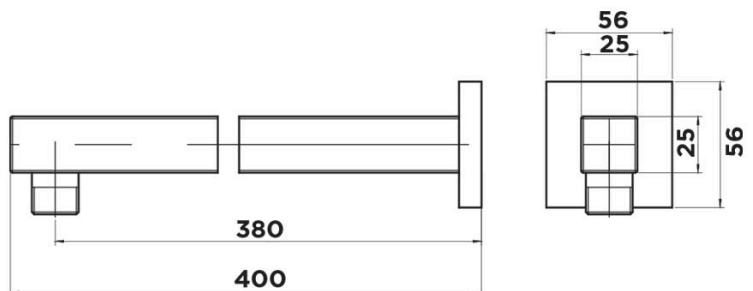

Brushed
Nickel

Gun
Metal

Matt
Black

CHAI 380MM STRAIGHT SHOWER ARM

A BRAND BY

BRASSHARDS

— GROUP —