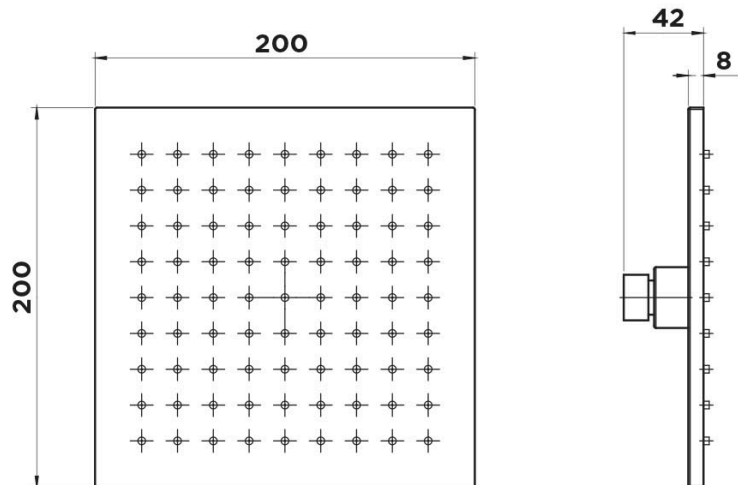

tapware & accessories

CHAI COLLECTION

Item Code: 11SSH03CL

Finish: Chrome

WELS Rating: 3 Star 8L/min

Operating Temp: 1-80°C

Material: Brass

Warranty: 10 Years

Additional Notes:

- Slimline Design
- Suits 1/2" Shower Arms

CHAI 200MM BRASS SHOWER HEAD

A BRAND BY

BRASSHARDS

— GROUP —