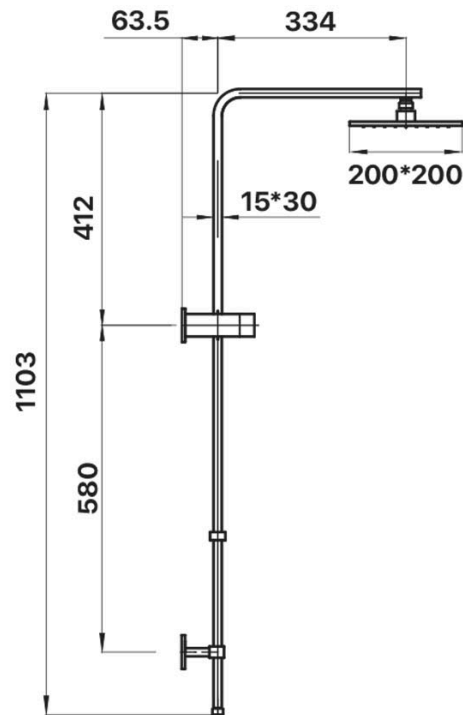

CHAI DELUXE TWIN SHOWER

A BRAND BY

BRASSHARDS

— GROUP —