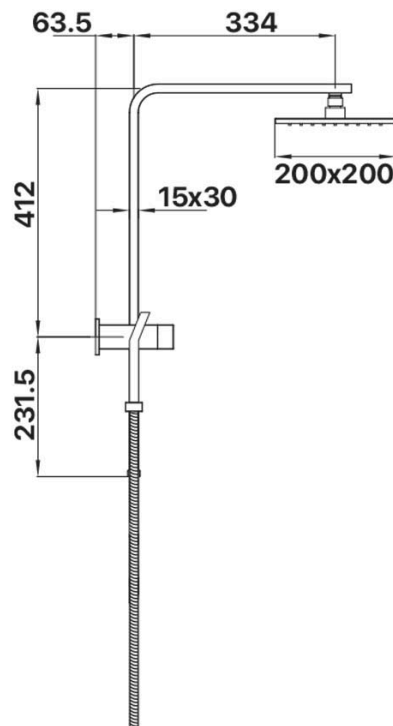

tapware & accessories

CHAI COLLECTION

Item Code: 11SSS01CL

Finish: Chrome

WELS Rating:

Shower Head: 3 Star 8L/min,

Handshower: 4 Star 7L/min

Operating Temp: 1-80°C

Material: Brass/PVC

Warranty: 10 Years

Additional Notes:

- Single fixing point - no drilling required
- Built In Diverter
- 1.5m Hose
- 3 Spray Handpiece (Rain/ Massage/Combo)

CHAI RETRO TWIN SHOWER

A BRAND BY