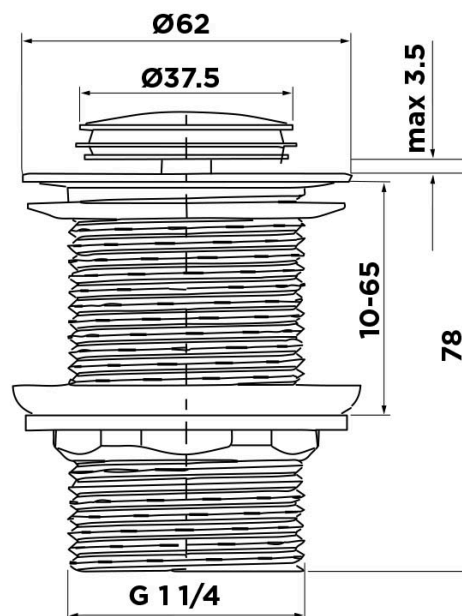

MIXXX

tapware & accessories

WASTES COLLECTION

Item Code: 9WA009C

Finish: Chrome

Material: Brass

Warranty: 2 Years

Additional Notes:

- Replaceable internal mechanism

40MM POP UP WASTE

A BRAND BY

BRASSHARDS
— GROUP —