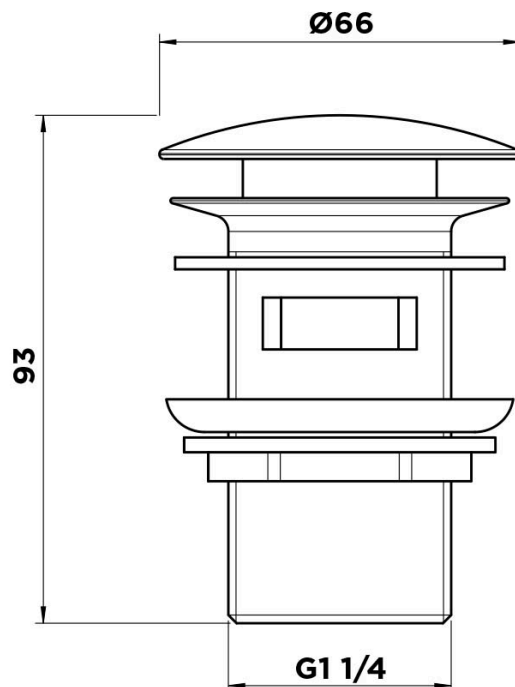

32MM DOME POP UP OVERFLOW WASTE

A BRAND BY

BRASSHARDS
— GROUP —