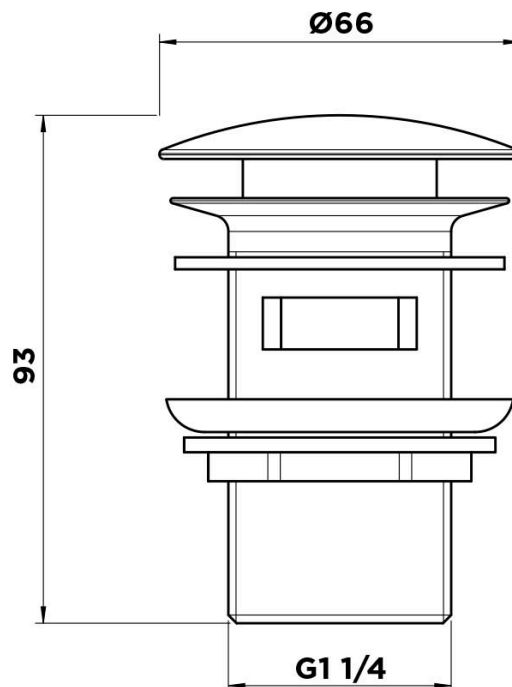

32MM DOME POP UP OVERFLOW WASTE

A BRAND BY

BRASSHARDS
— GROUP —