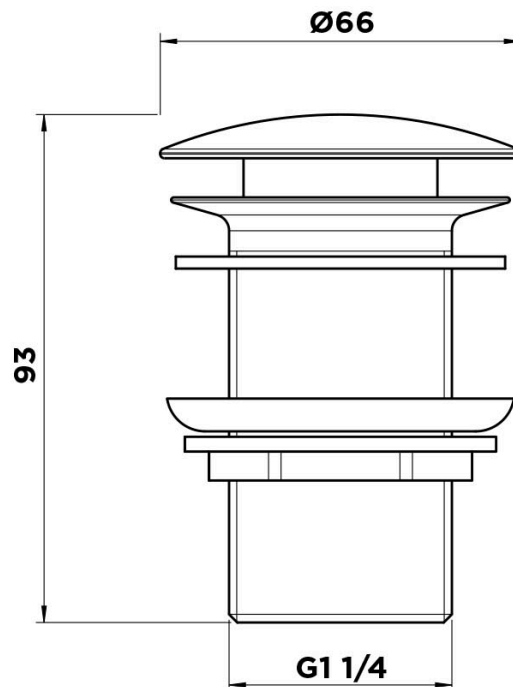

32MM DOME POP UP WASTE

A BRAND BY

BRASSHARDS

— GROUP —