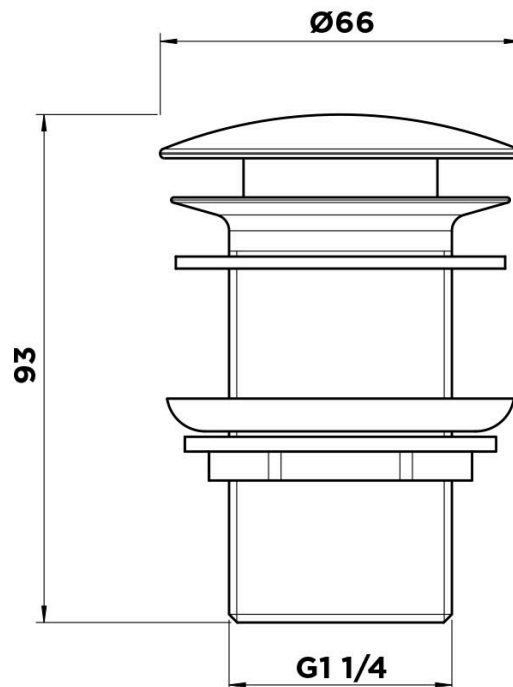

tapware & accessories

WASTES COLLECTION

Item Code: 9WA035M

Finish: Matt Black

Material: Brass

Warranty: 2 Years

Additional Notes:

- Replaceable internal mechanism

Other Finishes

Chrome

32MM DOME POP UP WASTE

A BRAND BY
BRASSHARDS
— GROUP —