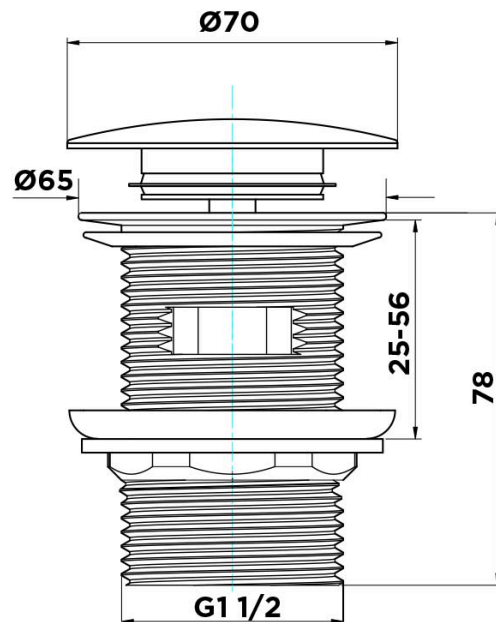

40MM DOME POP UP OVERFLOW WASTE

A BRAND BY

BRASSHARDS
— GROUP —