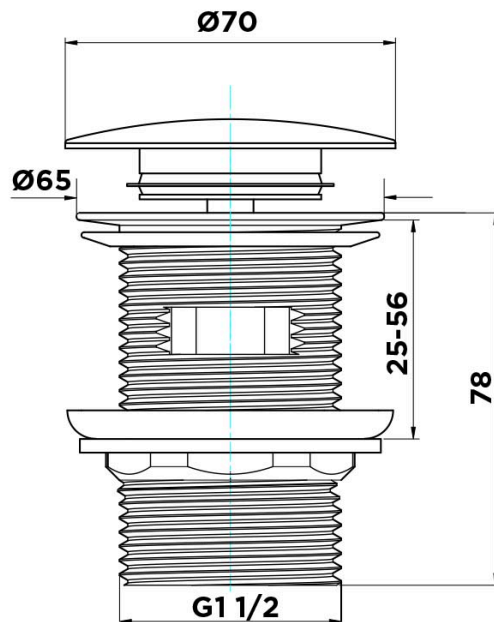

- Replaceable internal mechanism

Other Finishes

Chrome

40MM DOME POP UP OVERFLOW WASTE

A BRAND BY

BRASSHARDS
— GROUP —