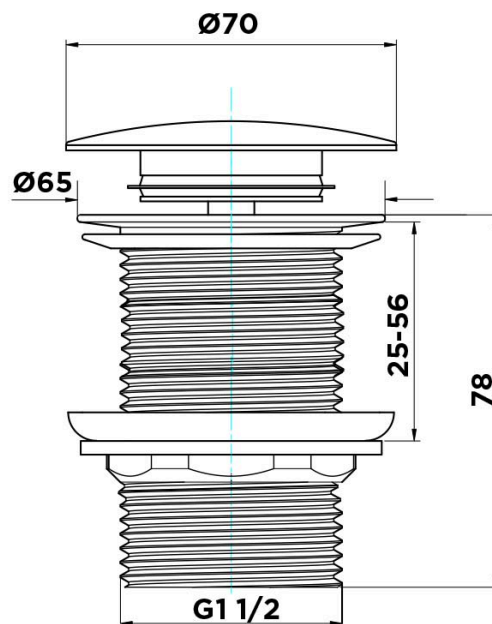

tapware & accessories

WASTES COLLECTION

Item Code: 9WA037C

Finish: Chrome

Material: Brass

Warranty: 2 Years

Additional Notes:

- Replaceable internal mechanism

Other Finishes

Matt
Black

40MM DOME POP UP WASTE

A BRAND BY

BRASSHARDS
— GROUP —