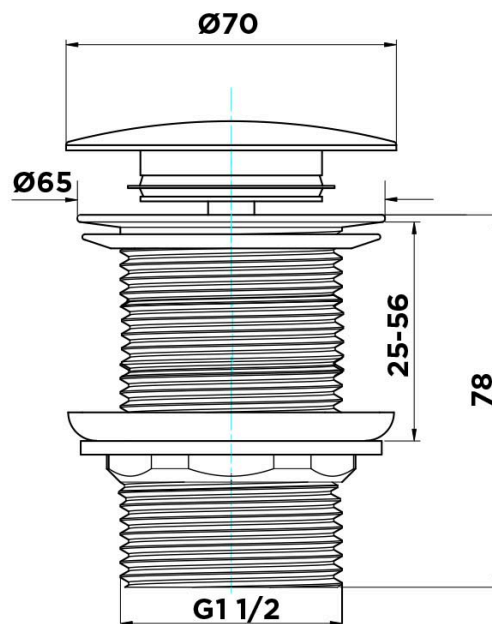

tapware & accessories

WASTES COLLECTION

Item Code: 9WA037M

Finish: Matt Black

Material: Brass

Warranty: 2 Years

Additional Notes:

- Replaceable internal mechanism

Other Finishes

Chrome

40MM DOME POP UP WASTE

A BRAND BY

BRASSHARDS
— GROUP —