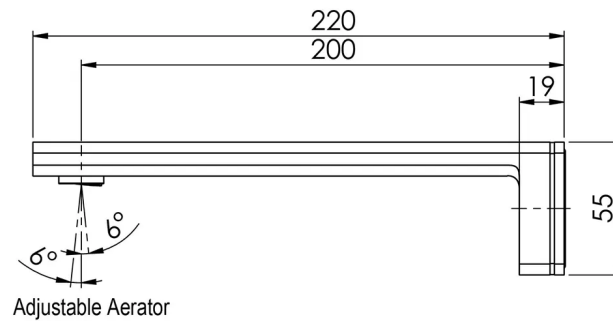

ALIA

ALIA WALL BASIN / BATH OUTLET 200MM

SPECIFICATIONS

AVAILABLE IN

110-7610-00
Chrome

110-7610-40
Brushed Nickel

110-7610-12
Brushed Gold

INFORMATION