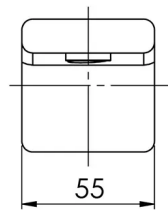

ALIA

ALIA WALL BASIN / BATH OUTLET 200MM

SPECIFICATIONS

AVAILABLE IN

110-7610-00
Chrome

110-7610-40
Brushed Nickel

110-7610-12
Brushed Gold

INFORMATION