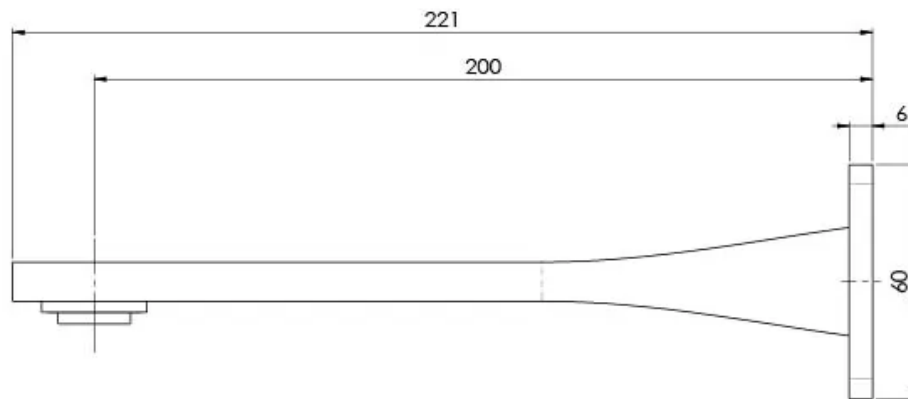

TEEL

TEEL WALL BATH OUTLET 200MM

SPECIFICATIONS

AVAILABLE IN

118-7620-00
Chrome

118-7620-40
Brushed Nickel

118-7620-30
Gun Metal

118-7620-10
Matte Black

Please visit <https://www.phoenixtapware.com.au/warranty> to view the full warranty

While we aim to ensure the specifications shown are correct at time of printing, Phoenix Tapware reserves the right to make modifications without prior notice. Always use the physical product measurements for mark-ups and roughing-in as the line drawing shown may differ from the actual product over time. All measurements are shown in millimetres. Colours may vary from image shown.