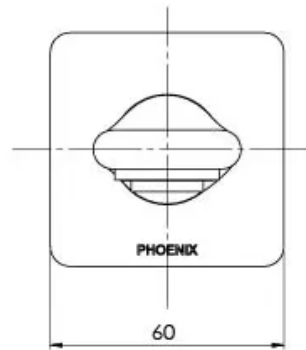

TEEL

TEEL WALL BATH OUTLET 200MM

SPECIFICATIONS

AVAILABLE IN

118-7620-00
Chrome

118-7620-40
Brushed Nickel

118-7620-30
Gun Metal

118-7620-10
Matte Black

Please visit <https://www.phoenixtapware.com.au/warranty> to view the full warranty

While we aim to ensure the specifications shown are correct at time of printing, Phoenix Tapware reserves the right to make modifications without prior notice. Always use the physical product measurements for mark-ups and roughing-in as the line drawing shown may differ from the actual product over time. All measurements are shown in millimetres. Colours may vary from image shown.