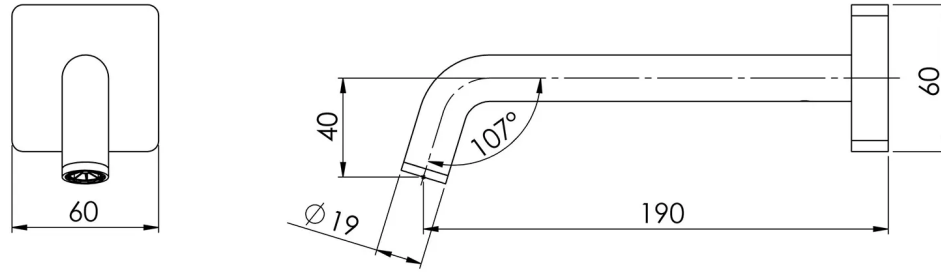

TOI

TOI WALL BATH OUTLET 180MM

SPECIFICATIONS

AVAILABLE IN

108-7620-00
Chrome

108-7620-10
Matte Black

108-7620-72
Matte Black / Brushed Rose Gold

INFORMATION

Please visit <https://www.phoenixtapware.com.au/warranty> to view the full warranty

While we aim to ensure the specifications shown are correct at time of printing, Phoenix Tapware reserves the right to make modifications without prior notice. Always use the physical product measurements for mark-ups and roughing-in as the line drawing shown may differ from the actual product over time. All measurements are shown in millimetres. Colours may vary from image shown.