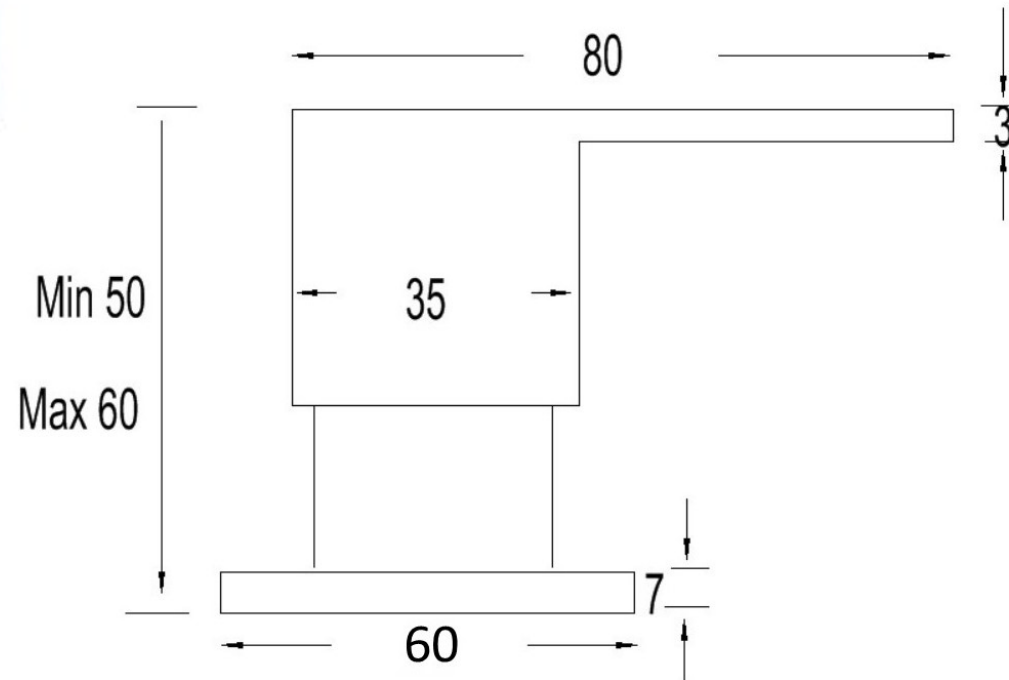

## CORVO WALL TOP ASSEMBLY SET CHROME 10136

- Contemporary new design
- Available in chrome
- 1/4 turn ceramic disc operation
- Maximum operating pressure 500kpa
- Minimum operating pressure 150kpa
- 15 year conditional warranty
- Must be installed by a licensed plumber