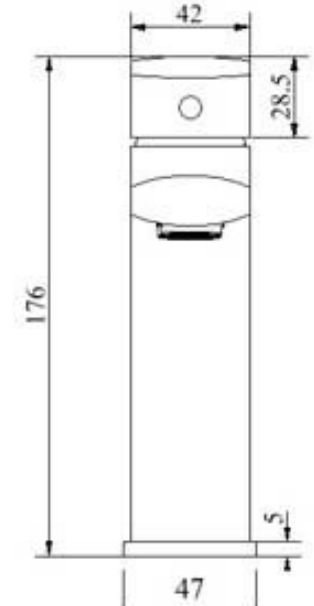

Millennium

Mixers • Showers • Accessories

KONTI BASIN MIXER CHROME 10142

- Contemporary new design
- Available in chrome
- 15 year conditional warranty
- Wels Rating 3 Star 8 LPM
- WELS Registration T32186
- Maximum operating pressure 500kpa
- Minimum operating pressure 150kpa
- Maximum water temperature 80 degrees
- Must be installed by a licensed plumber
- Isolation stops must be installed inline before flex connectors