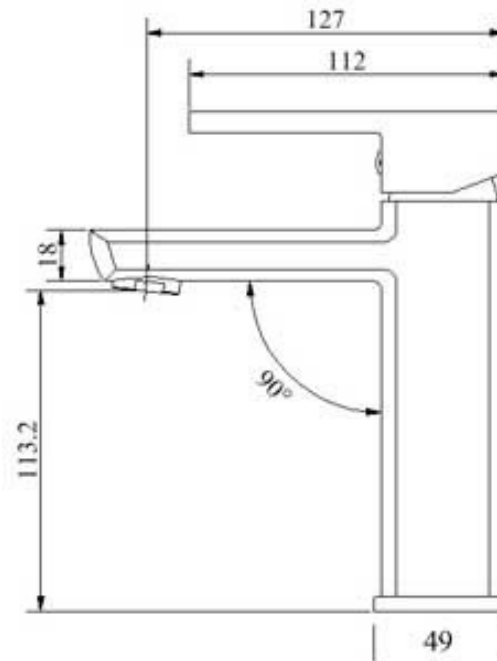

Millennium

Mixers • Showers • Accessories

KONTI BASIN MIXER CHROME 10142

- Contemporary new design
- Available in chrome
- 15 year conditional warranty
- Wels Rating 3 Star 8 LPM
- WELS Registration T32186
- Maximum operating pressure 500kpa
- Minimum operating pressure 150kpa
- Maximum water temperature 80 degrees
- Must be installed by a licensed plumber
- Isolation stops must be installed inline before flex connectors