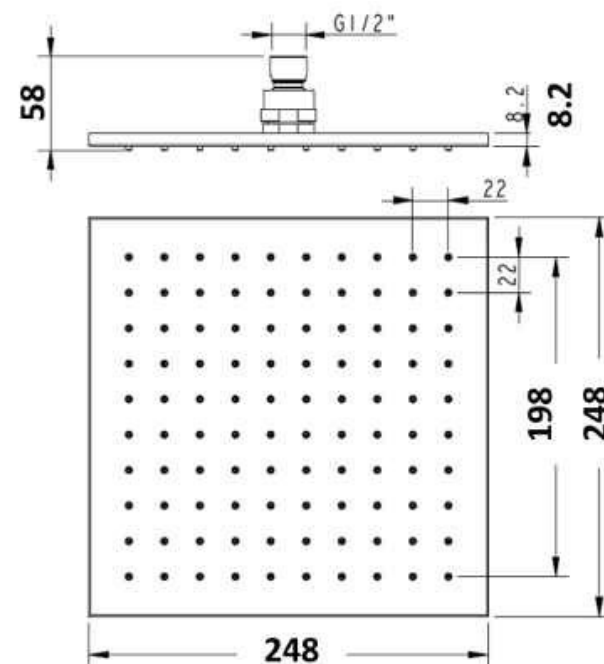

## KIATO SQUARE OVERHEAD SHOWER 250MM BLACK 10504

- Contemporary new design
- Available in matte black electroplated
- Brass construction
- 15 year replacement warranty
- WELS rating 3 Star 9 l/min
- Max. operating pressure 500 kpa
- Min. operating pressure 150 kpa
- Maximum water temperature 80 degrees
- Must be installed by a licensed plumber