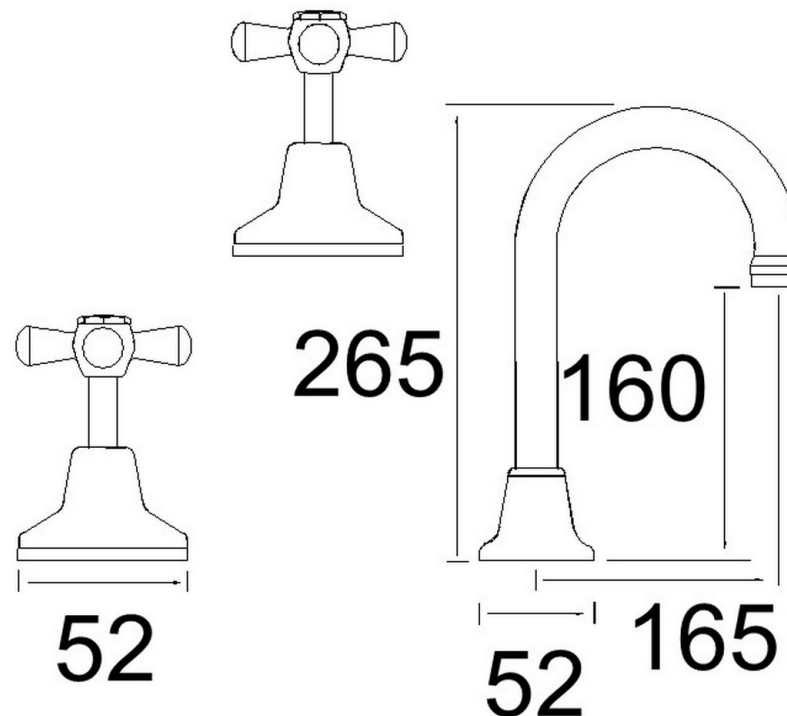

Mixers • Showers • Accesories • Baths • Basins

TRADESMAN HOB SINK SET CHROME A523C

- Traditional cross handle design
- Available in chrome only
- WELS Rating 4 Star 7.5 l/min
- WELS Registration T22342
- 15 Year conditional warranty
- Maximum operating pressure 500kpa
- Minimum operating pressure 150kpa
- Maximum water temperature 80* C
- Must be installed by a licensed plumber