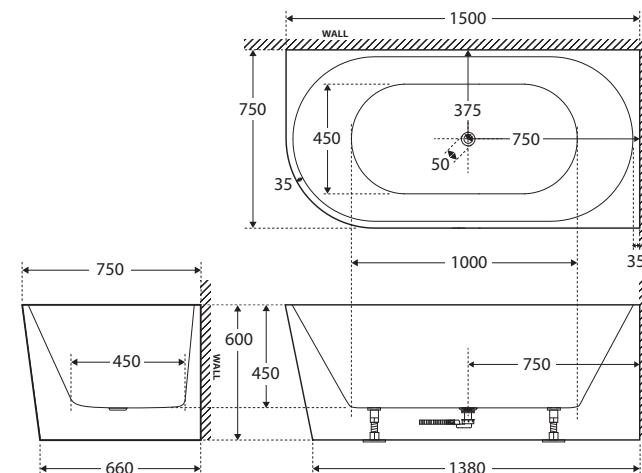

Isabella

LEFT-HAND ACRYLIC CORNER BATH, 1500MM

Features

- Modern, slim edge design
- Two-sided corner style
- UV stabilised sanitary-grade acrylic
- Inbuilt steel support frame
- Adjustable steel legs
- No overflow
- Chrome waste included with bath
- Net weight: 48kg
- Gross weight: 56kg

While we aim to ensure specifications are correct at the time of publication, Fienza reserves the right to make modifications without prior notice. Physical colour may vary from image shown. All measurements are shown in millimetres. Always use physical product measurements for mark-ups and roughing-in as the technical drawing may differ from actual product received.