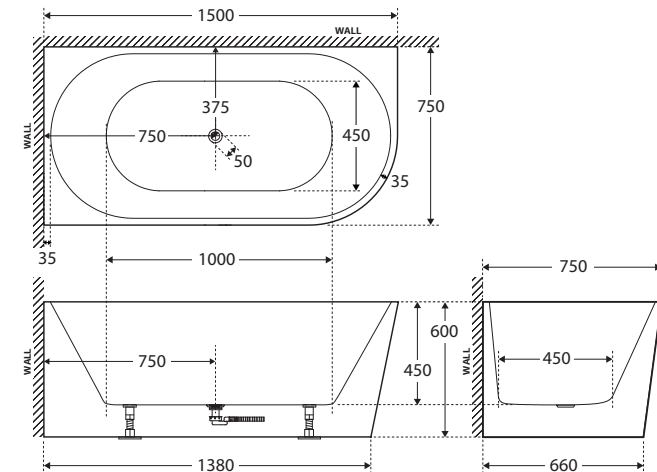

Isabella

RIGHT-HAND ACRYLIC CORNER BATH, 1500MM

Features

- Modern, slim edge design
- Two-sided corner style
- UV stabilised sanitary-grade acrylic
- Inbuilt steel support frame
- Adjustable steel legs
- No overflow
- Chrome waste included with bath
- Net weight: 48kg
- Gross weight: 56kg

While we aim to ensure specifications are correct at the time of publication, Fienza reserves the right to make modifications without prior notice. Physical colour may vary from image shown. All measurements are shown in millimetres. Always use physical product measurements for mark-ups and roughing-in as the technical drawing may differ from actual product received.