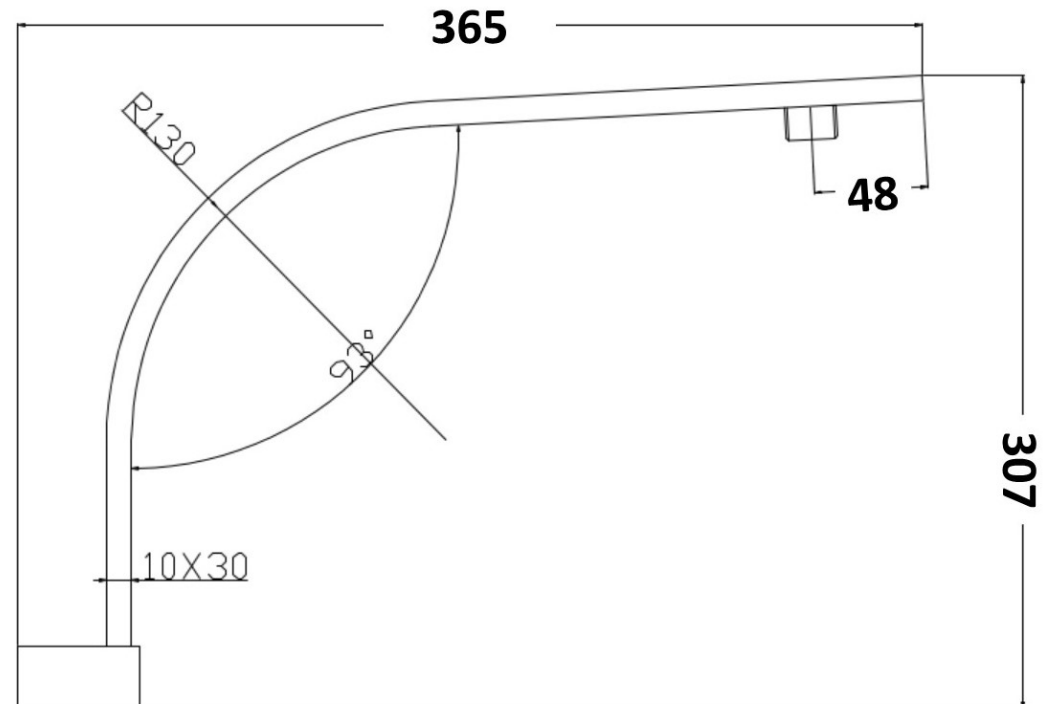

## KIATO HI RISE SHOWER ARM CHROME 10391

- Contemporary new design
- Available in chrome & matte black
- 15 year replacement warranty
- Minimum operating pressure 150 kpa
- Maximum operating pressure 500 kpa
- Must be installed by a licensed plumber