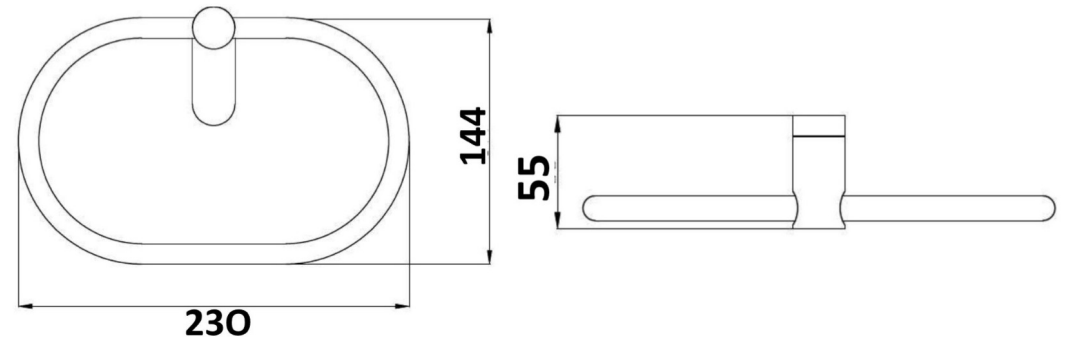

Millennium

Mixers • Showers • Accesories • Baths • Basins

AKEMI TOWEL RING CHROME 5861

- Contemporary new design
- Available in chrome, electroplated matte black & chrome
- Dual fixing for added stability
- Zinc/Brass construction
- 1 year replacement warranty