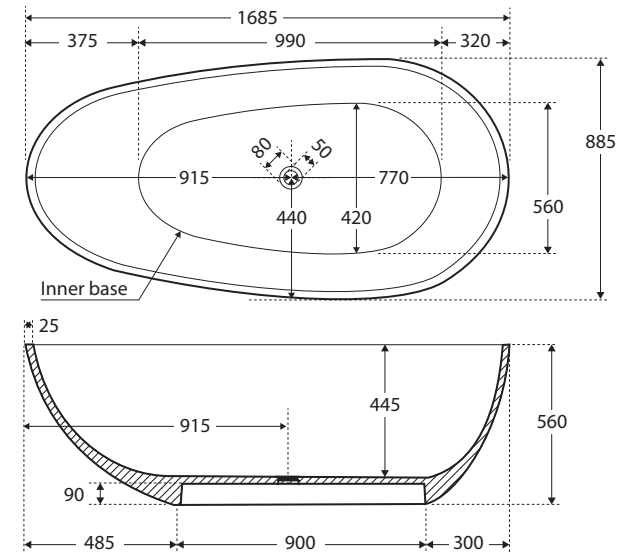

## CAST STONE SOLID SURFACE BATH, 1685MM

### Features

- Captivating asymmetrical design, freestanding style
- Integrated overflow
- Chrome waste included with bath
- Capacity: 300L
- Net weight: 145kg
- Gross weight: 185kg

**Installation Warning:** Floor preparation may be required for off-centre waste positions. Please discuss with your builder/plumber before tiling and waterproofing your bathroom.

While we aim to ensure specifications are correct at the time of publication, Fienza reserves the right to make modifications without prior notice. Physical colour may vary from image shown. All measurements are shown in millimetres. Always use physical product measurements for mark-ups and roughing-in as the technical drawing may differ from actual product received.