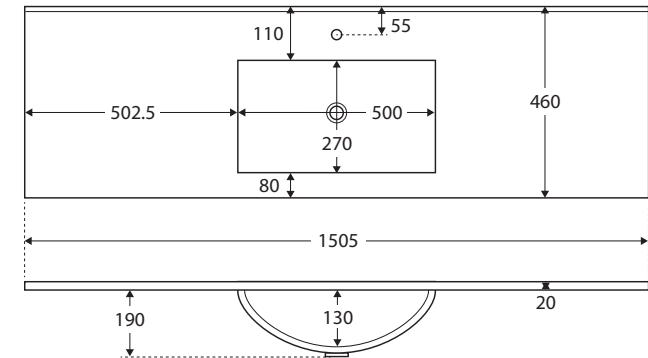

Dolce

SINGLE BOWL CERAMIC BASIN-TOP 1500MM

Features

- Rectangular bowl design
- 20 mm thick vitreous china
- Gloss white finish
- 3 mm tile lip
- 12 o'clock tap hole as standard (3 tap holes also available)
- Integrated overflow
- Chrome overflow ring included
- Requires 32 mm overflow waste (available separately)

Available in

1 tap hole
TCL150S

3 tap hole
TCL150S-3

Cleaning & Care

- Wipe with a clean, soft cloth and mild soapy water or non-abrasive bathroom cleaner. Test in an inconspicuous area before cleaning the whole top.
- Avoid placing hot objects, such as hair straighteners, on any surface as these will cause discolouration and marking.
- Spills of hair dye, after-shave lotion, nail polish and remover, aerosol spray and other harsh chemicals should be removed immediately to prevent damage and discolouration. Clean immediately with mild soapy water using a clean, soft cloth.

While we aim to ensure specifications are correct at the time of publication, Fienza reserves the right to make modifications without prior notice. Physical colour may vary from image shown. All measurements are shown in millimetres. For ceramic products, please allow +/- 10 mm tolerance for manufacturing variance. Always use physical product measurements for mark-ups and roughing-in as the technical drawing may differ from actual product received.