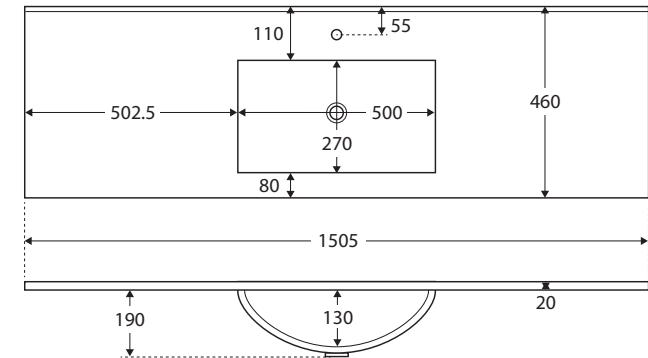

## FULL DEPTH SINGLE BOWL CERAMIC BASIN-TOP 1500MM

### Features

- Rectangular bowl design
- 20 mm thick vitreous china
- Gloss white finish
- 3 mm tile lip
- 12 o'clock tap hole as standard (3 tap holes also available)
- Integrated overflow
- Chrome overflow ring included
- Requires 32 mm overflow waste (available separately)

While we aim to ensure specifications are correct at the time of publication, Fienza reserves the right to make modifications without prior notice. Physical colour may vary from image shown. All measurements are shown in millimetres. For ceramic products, please allow +/- 10 mm tolerance for manufacturing variance. Always use physical product measurements for mark-ups and roughing-in as the technical drawing may differ from actual product received.