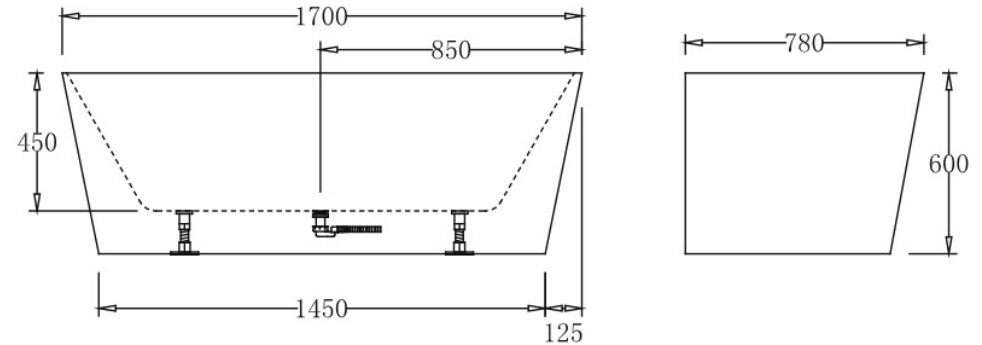

Millennium

Mixers • Showers • Accesories • Baths • Basins

KIATO FREESTANDING WALL FACED BATH WHITE 1700MM LB1036W17

- Contemporary new design
- Available in white
- Sanitary grade acrylic finish
- Metal frame construction adds strength and durability
- 10 year structural replacement warranty
- Plug & waste and flexible connector purchased separately
- Volume approx. 250 litres
- Must be installed by a licensed plumber