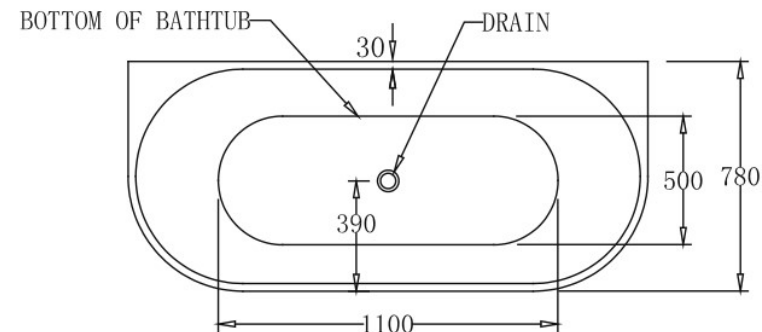

Millennium

Mixers • Showers • Accesories • Baths • Basins

KIATO FREESTANDING WALL FACED BATH WHITE 1700MM LB1036W17

- Contemporary new design
- Available in white
- Sanitary grade acrylic finish
- Metal frame construction adds strength and durability
- 10 year structural replacement warranty
- Plug & waste and flexible connector purchased separately
- Volume approx. 250 litres
- Must be installed by a licensed plumber