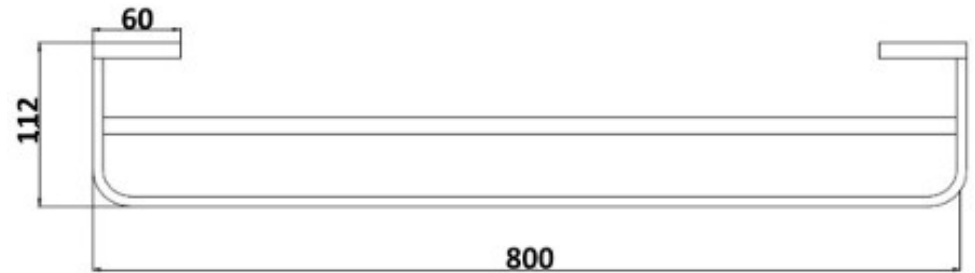

Millennium

Mixers • Showers • Accesories • Baths • Basins

INIS DOUBLE TOWEL RAIL 800MM CHROME 5832

- Contemporary new design
- Available in chrome, electroplated matte black & chrome and brushed nickel
- Dual fixing for added stability
- Brass construction
- 10 year replacement warranty