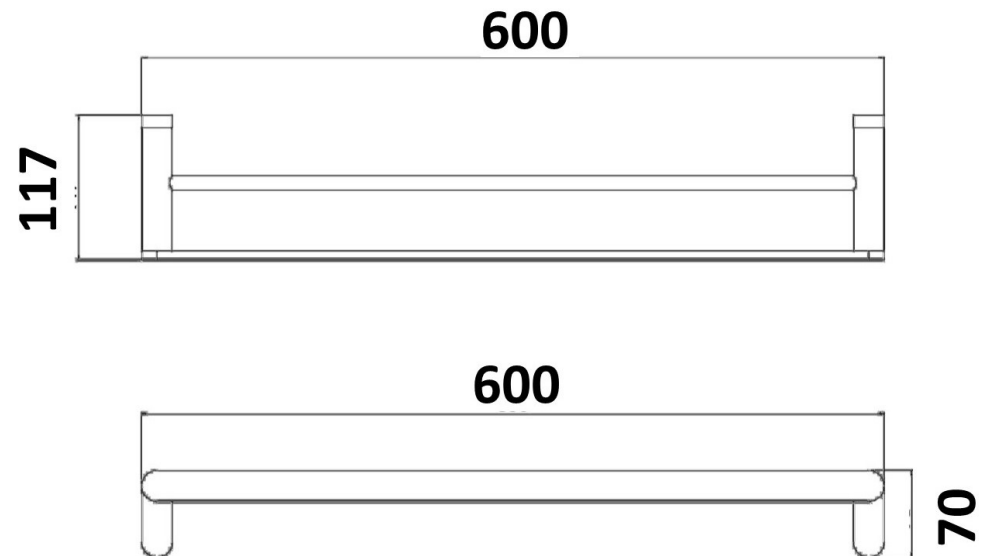

Millennium

Mixers • Showers • Accesories • Baths • Basins

AKEMI DOUBLE TOWEL RAIL 600MM CHROME 5851

- Contemporary new design
- Available in chrome, electroplated matte black & chrome
- Dual fixing for added stability
- Zinc/Brass construction
- 1 year replacement warranty