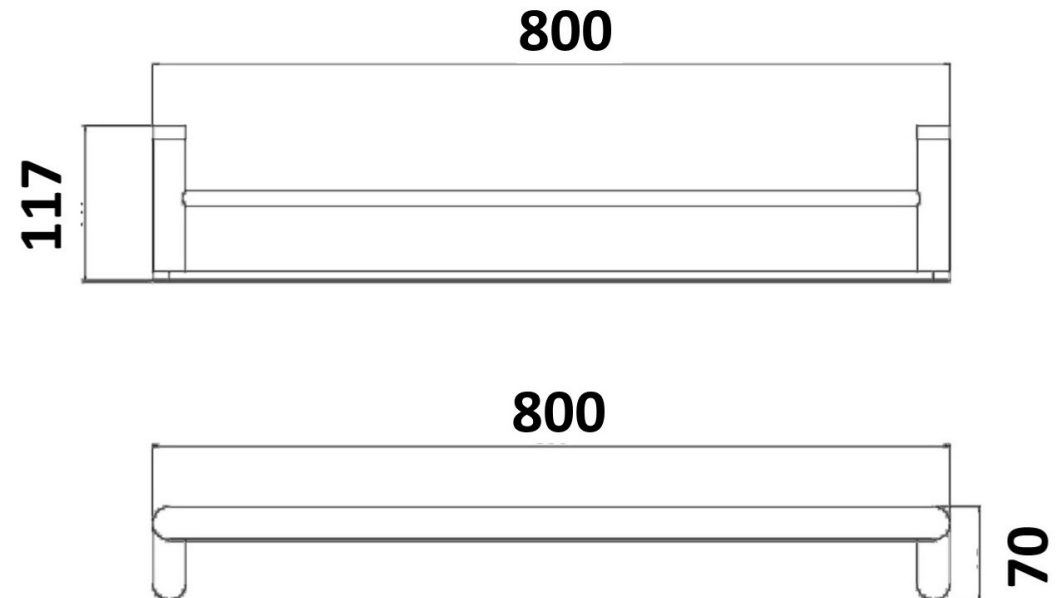

Millennium

Mixers • Showers • Accesories • Baths • Basins

AKEMI DOUBLE TOWEL RAIL 800MM CHROME 5852

- Contemporary new design
- Available in chrome, electroplated matte black & chrome
- Dual fixing for added stability
- Zinc/Brass construction
- 1 year replacement warranty