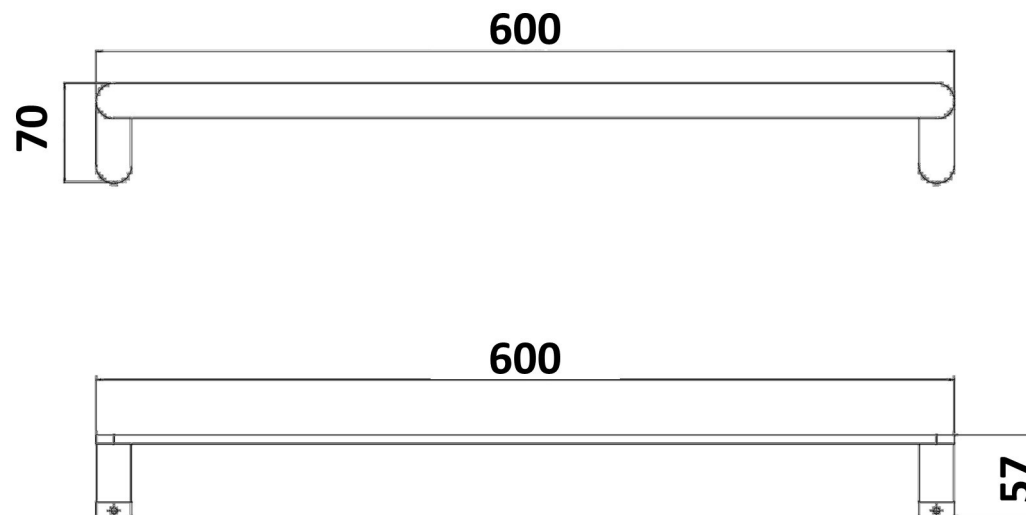

Millennium

Mixers • Showers • Accesories • Baths • Basins

AKEMI SINGLE TOWEL RAIL 600MM CHROME 5853

- Contemporary new design
- Available in chrome, electroplated matte black & chrome
- Dual fixing for added stability
- Zinc/Brass construction
- 1 year replacement warranty