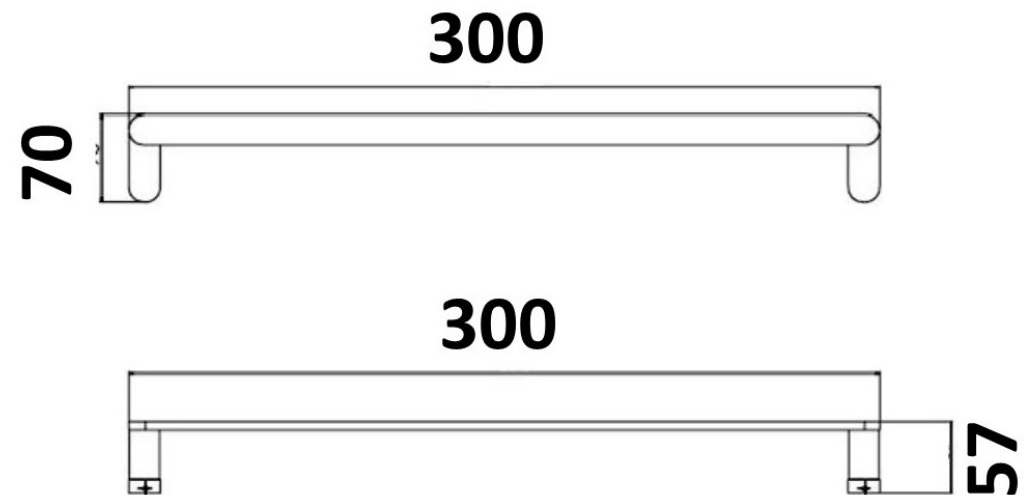

## AKEMI TOWEL BAR 300MM CHROME 5855

- Contemporary new design
- Available in chrome, electroplated matte black & chrome
- Dual fixing for added stability
- Zinc/Brass construction
- 1 year replacement warranty