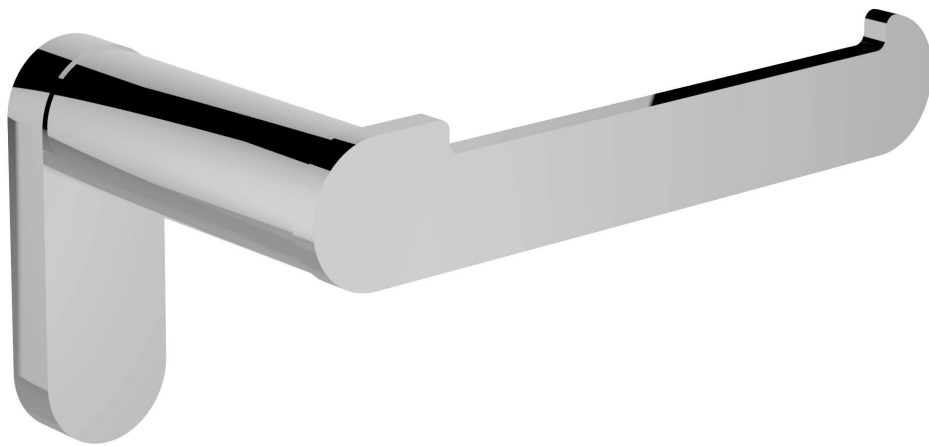

# Millennium

Mixers • Showers • Accesories • Baths • Basins

## AKEMI TOILET ROLL HOLDER CHROME 5856

- Contemporary new design
- Available in chrome, electroplated matte black & chrome
- Dual fixing for added stability
- Zinc/brass construction
- 1 year replacement warranty