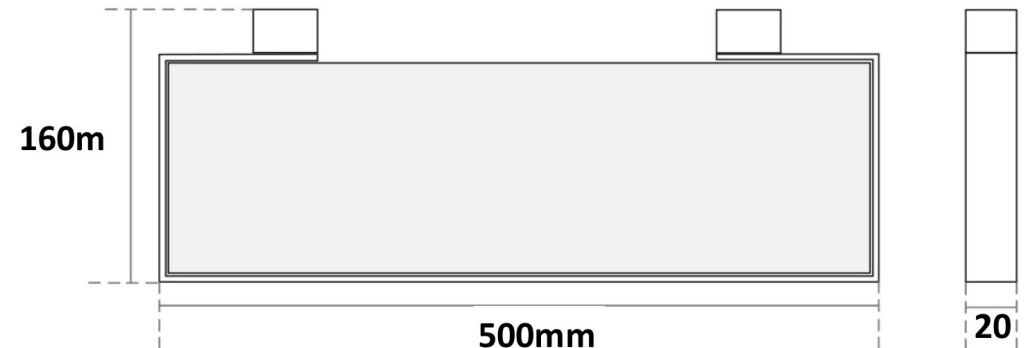

Millennium

Mixers • Showers • Accesories • Baths • Basins

ZOYA GLASS SHELF 500MM CHROME 7837

- Contemporary new design
- Available in chrome & powder coat matte black
- Dual fixing for added stability
- Brass construction
- 10 year replacement warranty