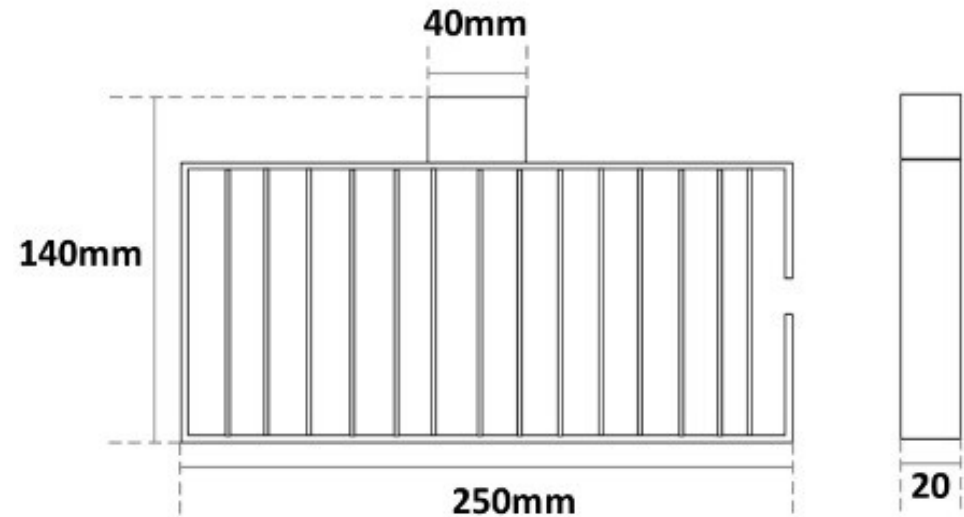

Millennium

Mixers • Showers • Accesories • Baths • Basins

ZOYA SHOWER BASKET 250MM CHROME 7839

- Contemporary new design
- Available in chrome & powder coat matte black
- Dual fixing for added stability
- Brass construction
- 10 year replacement warranty